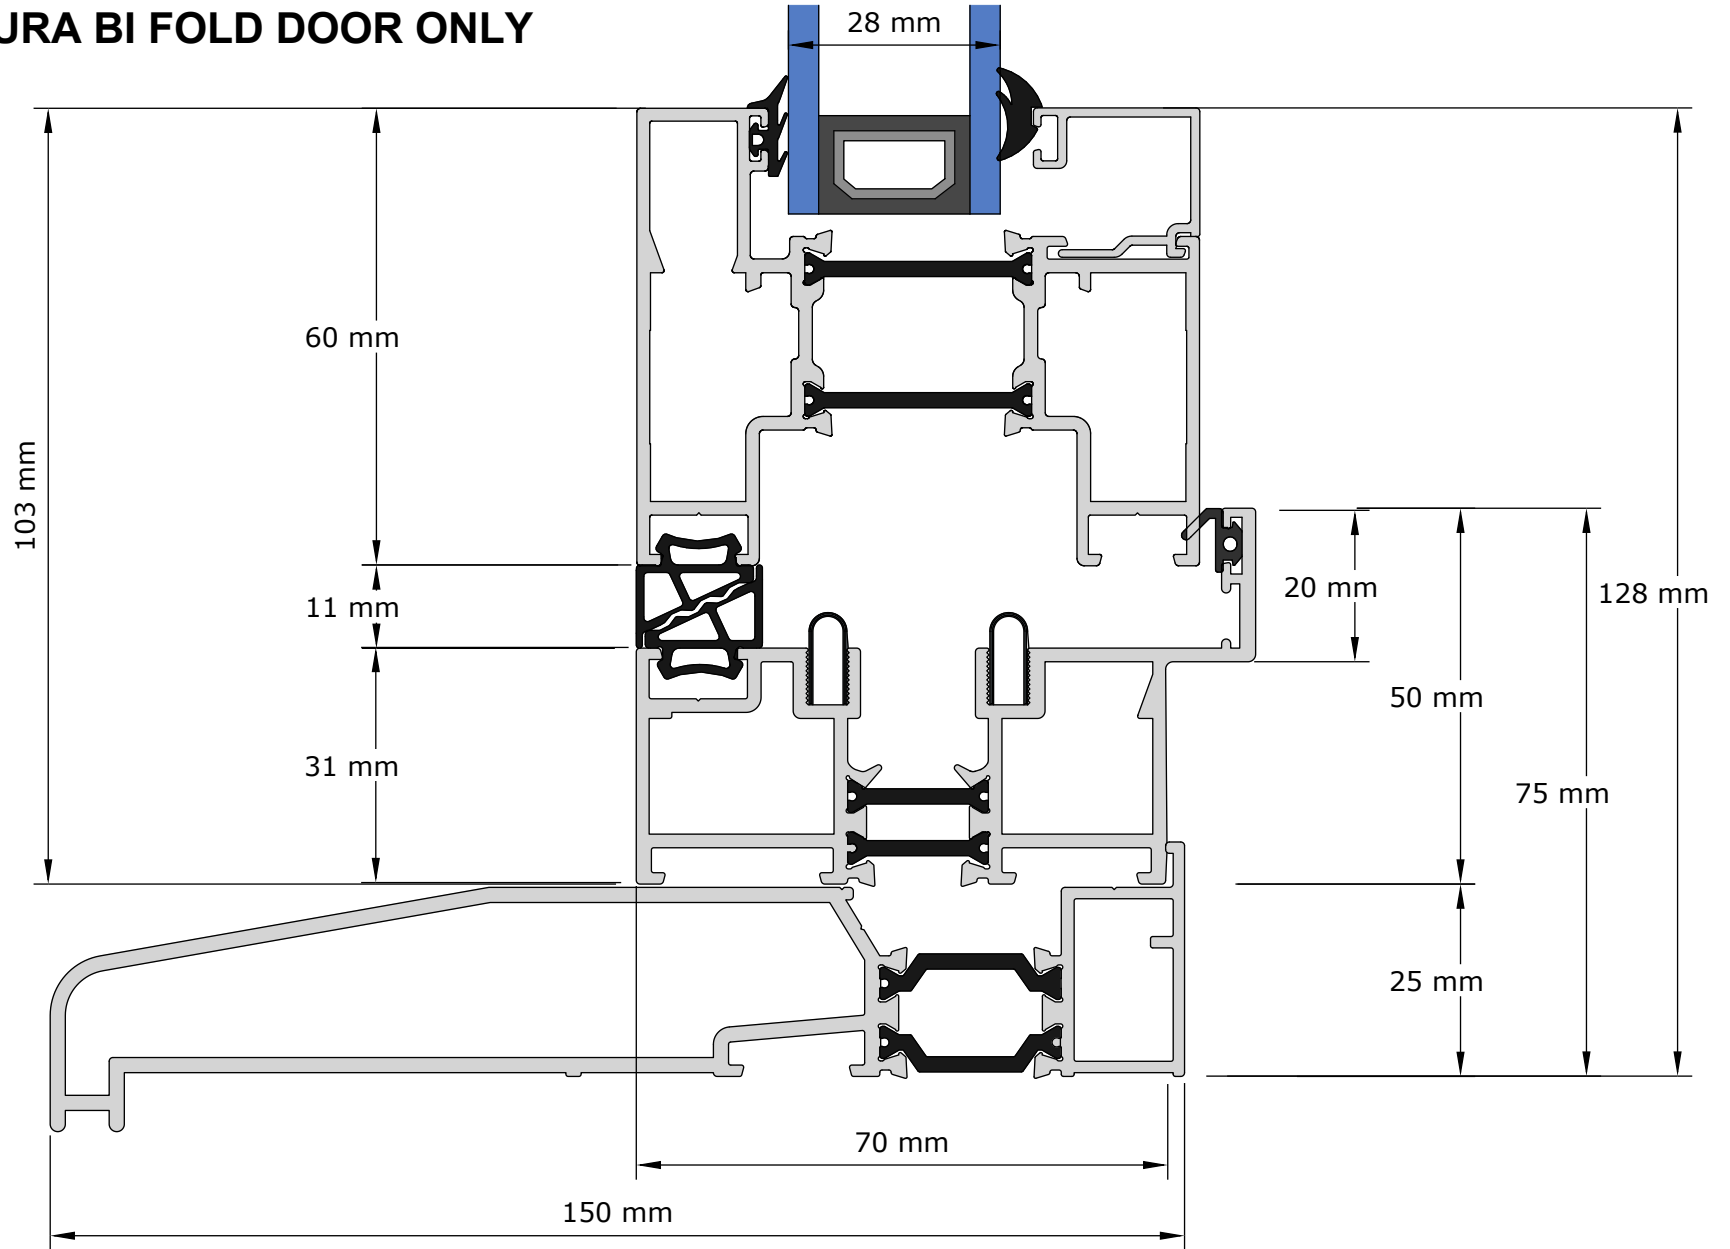

# Threshold Detail: Rebated Threshold - 150mm Cill

27/04/2016

SIDE VIEW : TECTURA BI FOLD DOOR ONLY

OPEN OUT

Slide and Fold Ltd, 82 Curriers Close, Canley, Coventry. CV4 8AW .

Tel:024 76 694 162

**Slide and Fold**